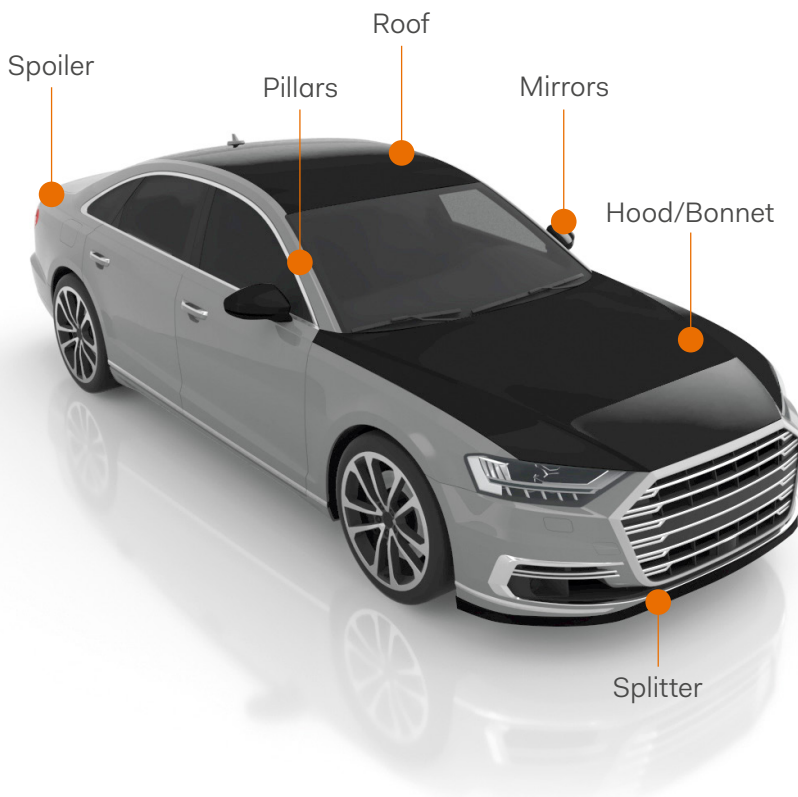

8-YEAR LIMITED WARRANTY*

Contact your Sales Representative for more information

Increase Profit Potential

Considerations for upselling LLumar Select Black PPF:

- As an add-on to your window film or PPF sales
- Capitalise on the current OEM two-tone trend
- Upsell over black vinyl for higher margin
- Expand your market to consumers looking to customise their vehicle

- Impact Resistance
- Self-healing
- High Gloss Finish
- HydroGard™ Top Coat

LLumar Select Black PPF	Black Vinyl	Black Paint
High	Low	No
Yes	No	No
Yes	No	Yes
Yes	No	No