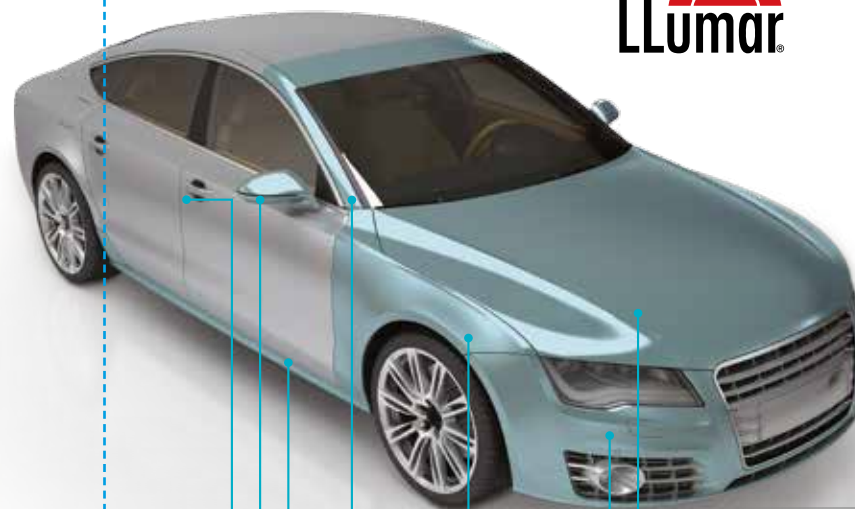

< 210 mm >

**Self-Healing Protection**  
Clear coat finish that self-heals when scratched and is resistant to paint chips and scratches

**Advanced Water Resistant Surface**  
With Hydrogard™ technology for increased durability